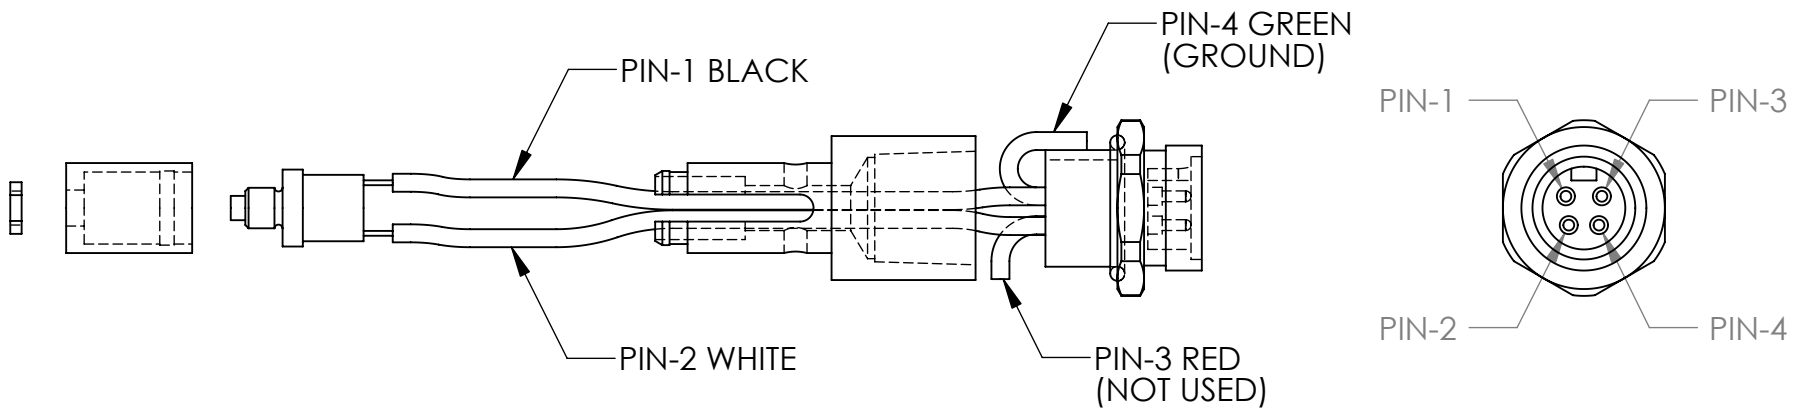

ITEM	QTY	DESCRIPTION
1	1	VBEL-SH-1 - SWITCH HOUSING CAP
2	1	VBEL-SH-2 - SWITCH HOUSING
3	1	VBEL-6SW - SWITCH
4	1	VBEL-SN - SWITCH NUT
5	1	4-PIN MALE RECEPTACLE

NOTE: VBEL-50T-I SERIES WRENCHES HAVE A ONE-PIECE SWITCH HOUSING.

PG. 1 OF 1

	Van F. Belknap Company, Inc.	Division: Hank Thorn Company, Inc.
	29164 Wall Street / Wixom, Michigan 48393 / Phone: (248)348-7800 / Fax: (248)348-9821	
SCALE: 3:4 DATE: 12/7/2011	UNLESS OTHERWISE SPECIFIED: 1. ALL DIMENSIONS ARE ±.005 2. BREAK ALL SHARP EDGES	DRAWN BY: R.NORTH APPROVED BY:
VBEL SERIES WIRING DIAGRAM		DRAWING NUMBER: VBEL-WIRING