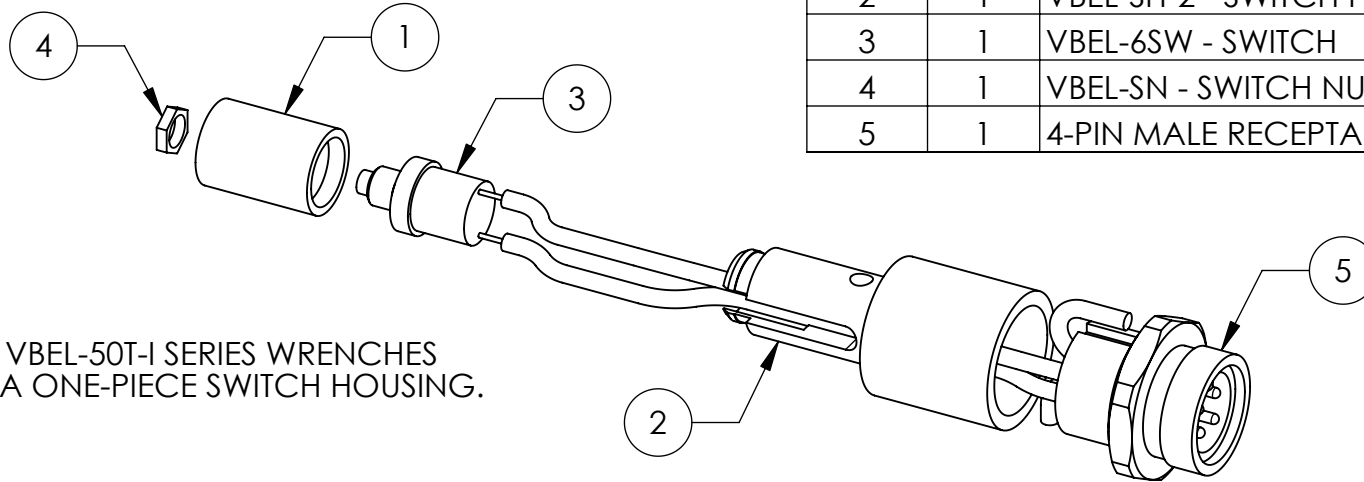

ITEM	QTY	DESCRIPTION
1	1	VBEL-SH-1 - SWITCH HOUSING CAP
2	1	VBEL-SH-2 - SWITCH HOUSING
3	1	VBEL-6SW - SWITCH
4	1	VBEL-SN - SWITCH NUT
5	1	4-PIN MALE RECEPTACLE

NOTE: VBEL-50T-I SERIES WRENCHES HAVE A ONE-PIECE SWITCH HOUSING.